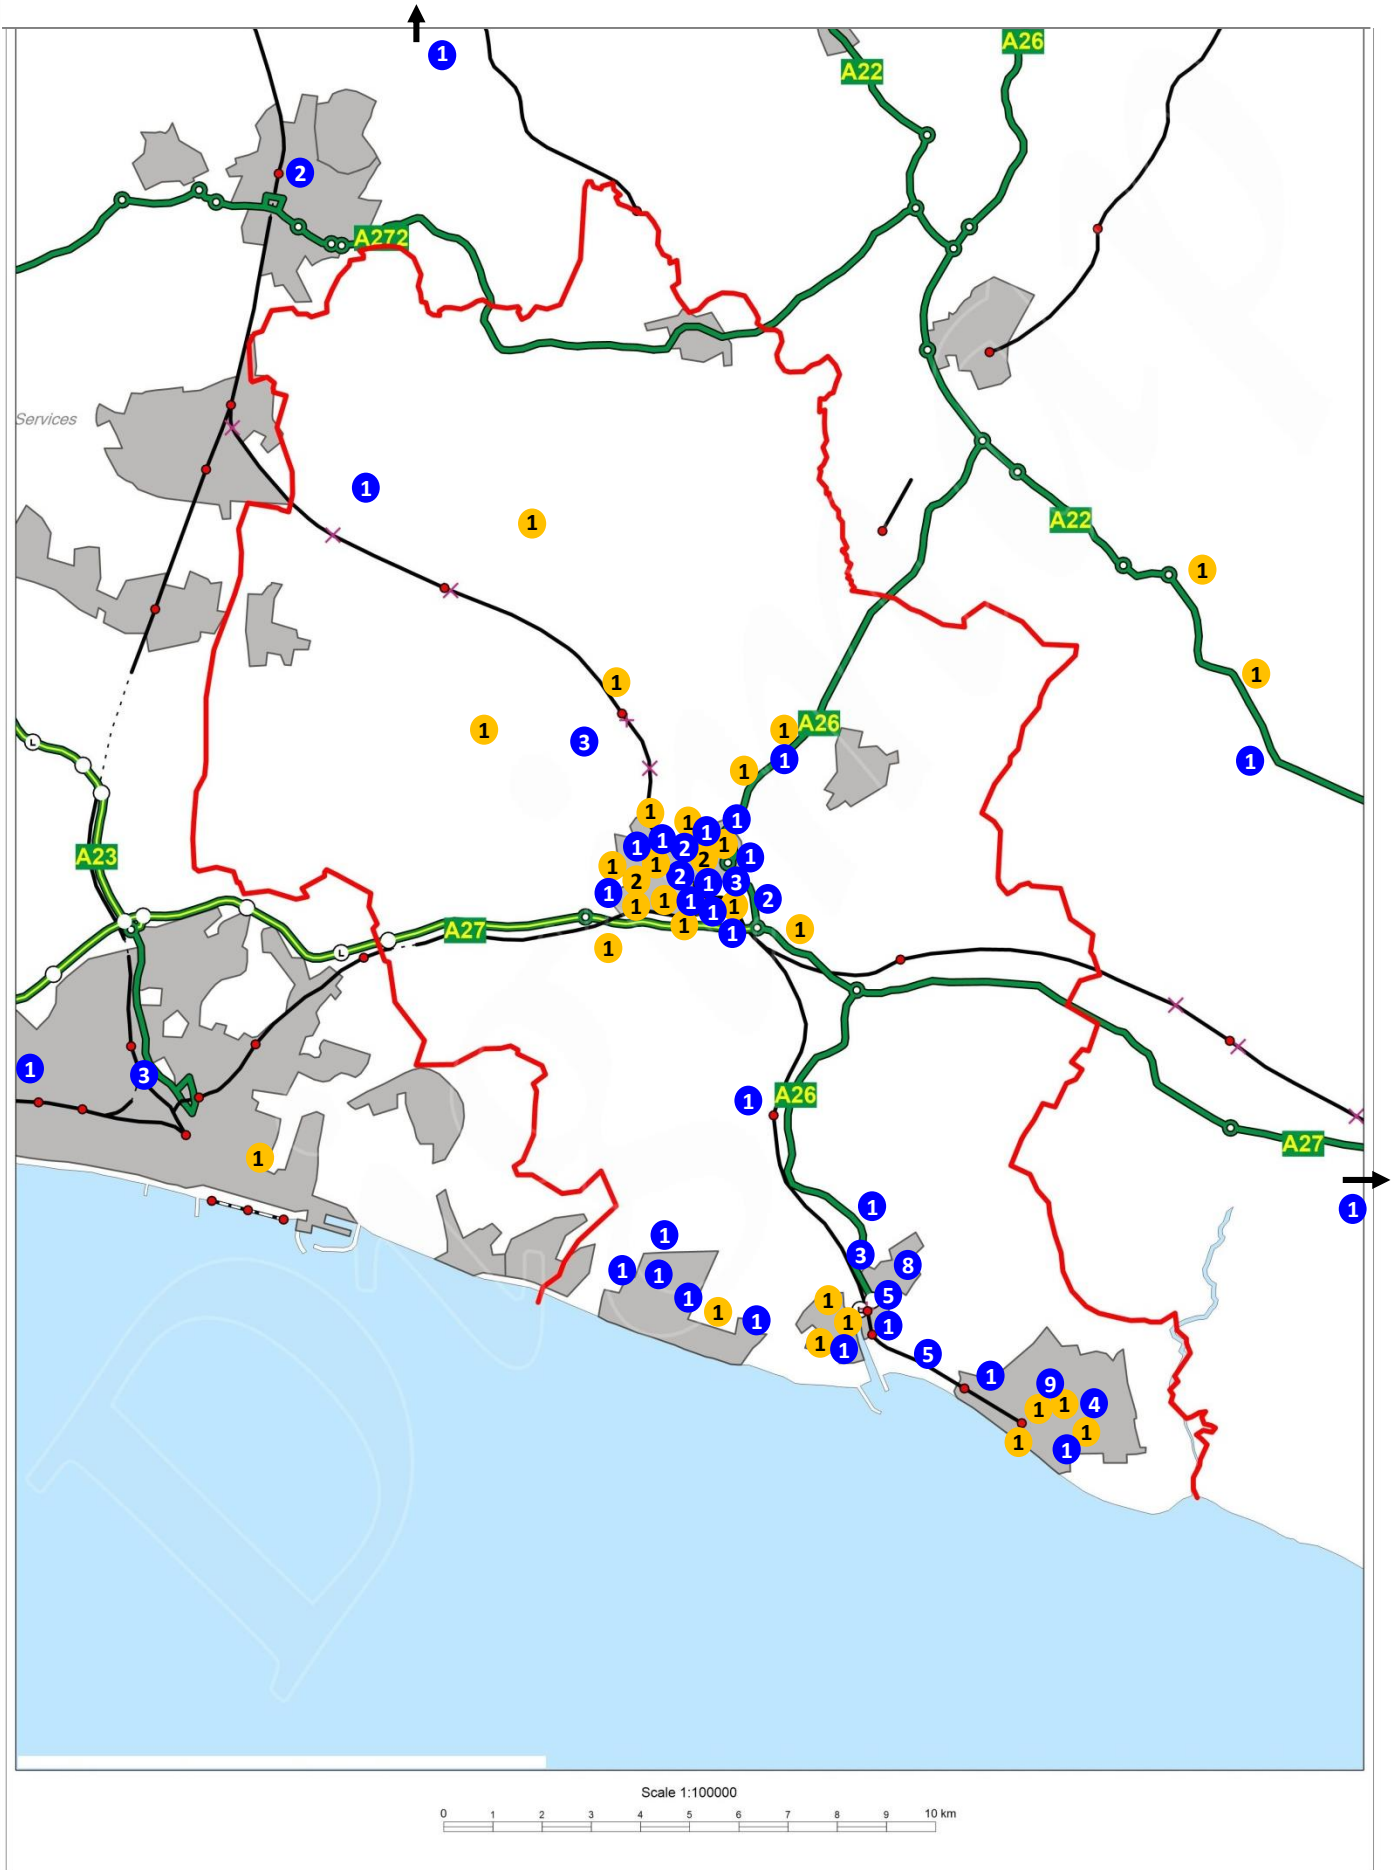

LEAP Activity

KEY

- Apprentices
- Entrepreneurs

Key Category 3 Number of people employed in that area